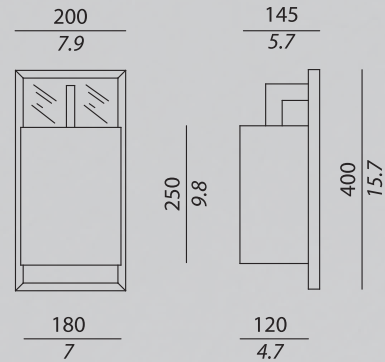

COCO AP (USA)

TECHNICAL SHEET

LOCATION : *indoor*

IP CODE : IP20

TPOLOGY : *Applique lamp*

FINISHES and MATERIALS :

Polished chrome body

Bevelled mirror (mounted onto the base)

SHADE :

White cotton, white linen

LIGHT SOURCE

LIGHT SOURCE not included :

1 x E26 Halogen energy saving

POWER : max 60 W

Suitable for LED or compact fluorescent bulbs (CFL)

BOX SIZES

Box 1:

WIDTH : 18.5 inc

DEPTH : 13.1 inc

HIGHT : 9.5 inc

WEIGHT : 6.6 lb

TECHNICAL DRAWINGS

CERTIFICATION