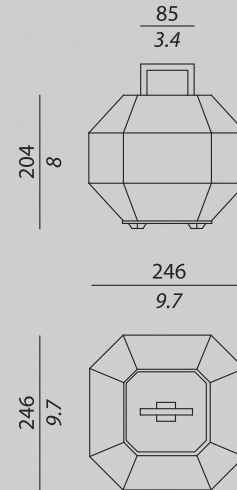

DELUXE:

Base, handle and insets in rose gold

Engraved rose gold crystal

CABLE

MATERIAL :

Black cable

LENGTH OF THE CABLE :

11.8 inc + 66.9 inc

LIGHT SOURCE

LIGHT SOURCE *not included* :

1 x E26 Led

POWER : 7 W

BOX SIZES

Box 1:

WIDTH : 12.7 inc

DEPTH : 12.7 inc

HIGHT : 13.1 inc

WEIGHT : 11 lb

TECHNICAL DRAWINGS

CERTIFICATION